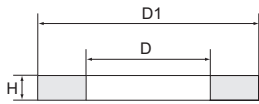

Flat seal

Art. No. 119411

Type No. FDT1

Exemplary illustration

Technical data

Material	PTFE
suitable for	Type LDG NR14 and LDG NG14

Commercial data

Customs tariff number	39269097
Country of origin	DE
eCl@ss 5.1.4	27200691
eCl@ss 9.0	27200691
UNSPSC_Code_v190501	41103311
UNSPSC_CodeDesc_v190501	Manometers

Material informations

REACH SVHC1 substance name	no
CAS no. SVHC 1	no CAS No.
RoHS materials notice	RoHS compliant
REACH Info	no SVHC substance included

Dimensions

D	D1	H
mm	mm	mm
10.0	21.5	1.5