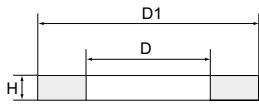

Flat seal

Art. No. 119457

Type No. FDT4

Exemplary illustration

Technical data

Material	PTFE
suitable for	Type LDG NR34 and LDG NG34

Commercial data

Customs tariff number	39269097
Country of origin	DE
eCl@ss 5.1.4	27200691
eCl@ss 9.0	27200691
UNSPSC_Code_v190501	41103311
UNSPSC_CodeDesc_v190501	Manometers

Material informations

REACH SVHC1 substance name	no
CAS no. SVHC 1	no CAS No.
RoHS materials notice	RoHS compliant
REACH Info	no SVHC substance included

Dimensions

D	D1	H
mm	mm	mm
28.0	36.5	2.0