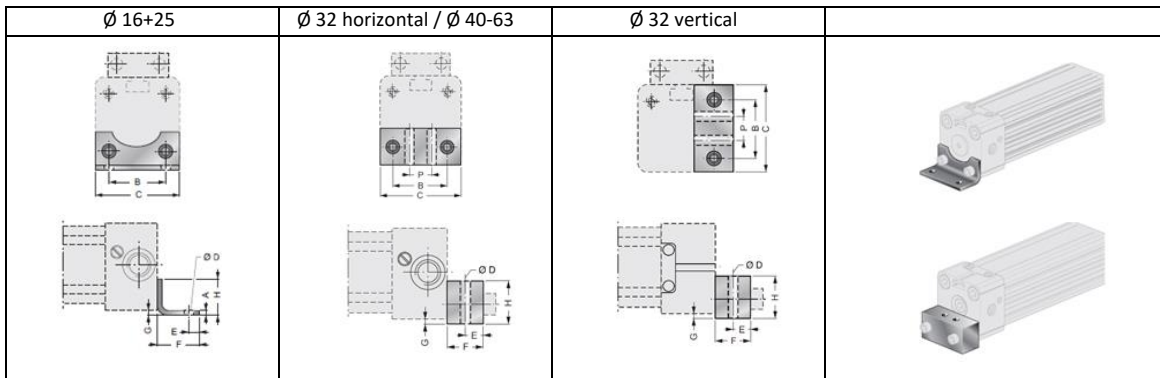

Foot mounting

ZRL1 series

Art. No. 129640

Type No. FB.ZRL1.16

Exemplary illustration

Technical data

For cylinders	ZRL1C, ZRL1F, ZRL1S
Suitable for piston Ø	16 mm
Version	2 pieces with 4 screws
Material	Aluminium

Commercial data

Customs tariff number	84129080
Country of origin	DE
eCl@ss 5.1.4	27299202
eCl@ss 9.0	27299202
UNSPSC_Code_v190501	27131708
UNSPSC_CodeDesc_v190501	Mounting bases for pneumatic cylinder

Accessories for rodless cylinders ZRL1 series
Foot bracket for ZRL1C, ZRL1F, ZRL1S - 2 pieces with 4 screws

Art. No.	Type No.	Ø	A	B	C	D	E	F	G	H	P	Mounting orientation
129640	FB.ZRL1.16	16	1.5	18	26	3.6	4.0	14	1.5	12.5	-	horizontal + vertical
129641	FB.ZRL1.25	25	2.5	27	40	5.5	6.0	22	2.0	18.0	-	horizontal + vertical
129642	FB.ZRL1.32	32	-	36	51	6.5	8.0	24	4.0	20.0	20	horizontal
129643	FB.ZRL1.32V		-	40	56	6.6	8.0	26	4.0	20.0	20	vertical
129644	FB.ZRL1.40	40	-	54	71	9.0	11.5	24	2.0	20.0	30	horizontal + vertical
129645	FB.ZRL1.50	50	-	70	80	9.0	12.5	25	1.0	25.0	45	horizontal + vertical
129646	FB.ZRL1.63	63	-	78	105	11.0	15.0	40	2.0	40.0	48	horizontal + vertical