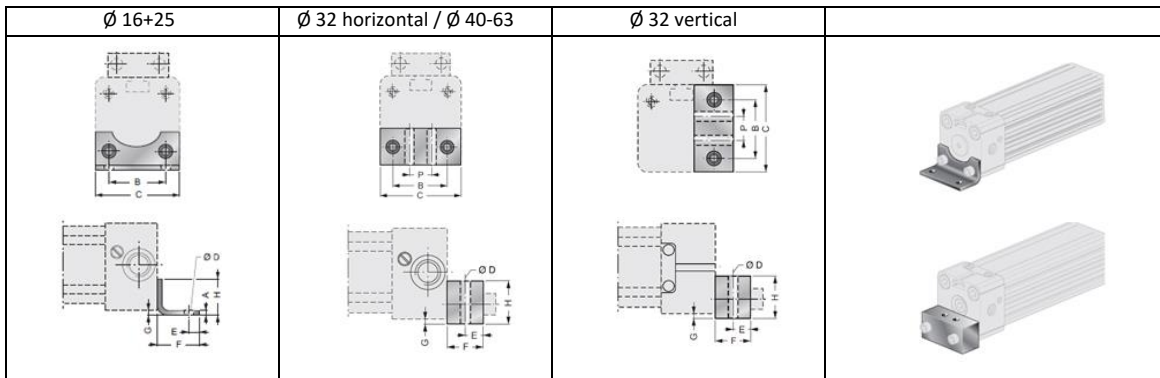

# Foot mounting

ZRL1 series

Art. No. 129641

Type No. FB.ZRL1.25

Exemplary illustration

## Technical data

For cylinders	ZRL1C, ZRL1F, ZRL1S
Suitable for piston Ø	25 mm
Version	2 pieces with 4 screws
Material	Aluminium

**Accessories for rodless cylinders ZRL1 series**
**Foot bracket for ZRL1C, ZRL1F, ZRL1S - 2 pieces with 4 screws**

Art. No.	Type No.	Ø	A	B	C	D	E	F	G	H	P	Mounting orientation
129640	FB.ZRL1.16	16	1.5	18	26	3.6	4.0	14	1.5	12.5	-	horizontal + vertical
129641	FB.ZRL1.25	25	2.5	27	40	5.5	6.0	22	2.0	18.0	-	horizontal + vertical
129642	FB.ZRL1.32	32	-	36	51	6.5	8.0	24	4.0	20.0	20	horizontal
129643	FB.ZRL1.32V		-	40	56	6.6	8.0	26	4.0	20.0	20	vertical
129644	FB.ZRL1.40	40	-	54	71	9.0	11.5	24	2.0	20.0	30	horizontal + vertical
129645	FB.ZRL1.50	50	-	70	80	9.0	12.5	25	1.0	25.0	45	horizontal + vertical
129646	FB.ZRL1.63	63	-	78	105	11.0	15.0	40	2.0	40.0	48	horizontal + vertical