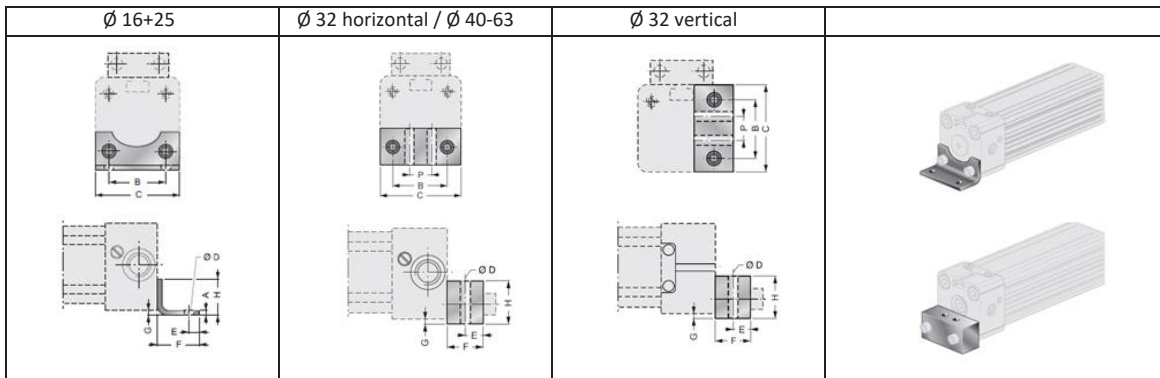

Foot mounting

ZRL1 series

Art. No. 129642

Type No. FB.ZRL1.32

Exemplary illustration

Technical data

For cylinders	ZRL1C, ZRL1F, ZRL1S
Suitable for piston Ø	32 mm
Version	2 pieces with 4 screws
Material	Aluminium

Commercial data

Customs tariff number	84129080
Country of origin	DE
eCl@ss 5.1.4	27299202
eCl@ss 9.0	27299202
UNSPSC_Code_v190501	27131708
UNSPSC_CodeDesc_v190501	Mounting bases for pneumatic cylinder

Accessories for rodless cylinders ZRL1 series

Foot bracket for ZRL1C, ZRL1F, ZRL1S - 2 pieces with 4 screws

Art. No.	Type No.	Ø	A	B	C	D	E	F	G	H	P	Mounting orientation
129640	FB.ZRL1.16	16	1.5	18	26	3.6	4.0	14	1.5	12.5	-	horizontal + vertical
129641	FB.ZRL1.25	25	2.5	27	40	5.5	6.0	22	2.0	18.0	-	horizontal + vertical
129642	FB.ZRL1.32	32	-	36	51	6.5	8.0	24	4.0	20.0	20	horizontal
129643	FB.ZRL1.32V		-	40	56	6.6	8.0	26	4.0	20.0	20	vertical
129644	FB.ZRL1.40	40	-	54	71	9.0	11.5	24	2.0	20.0	30	horizontal + vertical
129645	FB.ZRL1.50	50	-	70	80	9.0	12.5	25	1.0	25.0	45	horizontal + vertical
129646	FB.ZRL1.63	63	-	78	105	11.0	15.0	40	2.0	40.0	48	horizontal + vertical