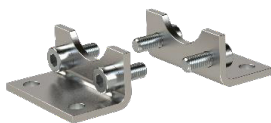

Foot mounting

ZRL1 series

Art. No. 129642

Type No. FB.ZRL1.32

Exemplary illustration

Technical data

For cylinders	ZRL1C, ZRL1F, ZRL1S
Suitable for piston Ø	32 mm
Version	2 pieces with 4 screws
Material	Aluminium

Commercial data

Customs tariff number	84129080
Country of origin	DE
eCl@ss 5.1.4	27299202
eCl@ss 9.0	27299202
UNSPSC_Code_v190501	27131708
UNSPSC_CodeDesc_v190501	Mounting bases for pneumatic cylinder

Accessories for rodless cylinders ZRL1 series

Foot bracket for ZRL1C, ZRL1F, ZRL1S - 2 pieces with 4 screws

Art. No.	Type No.	Ø	A	B	C	D	E	F	G	H	P	Mounting orientation
129640	FB.ZRL1.16	16	1.5	18	26	3.6	4.0	14	1.5	12.5	-	horizontal + vertical
129641	FB.ZRL1.25	25	2.5	27	40	5.5	6.0	22	2.0	18.0	-	horizontal + vertical
129642	FB.ZRL1.32	32	-	36	51	6.5	8.0	24	4.0	20.0	20	horizontal
129643	FB.ZRL1.32V		-	40	56	6.6	8.0	26	4.0	20.0	20	vertical
129644	FB.ZRL1.40	40	-	54	71	9.0	11.5	24	2.0	20.0	30	horizontal + vertical
129645	FB.ZRL1.50	50	-	70	80	9.0	12.5	25	1.0	25.0	45	horizontal + vertical
129646	FB.ZRL1.63	63	-	78	105	11.0	15.0	40	2.0	40.0	48	horizontal + vertical