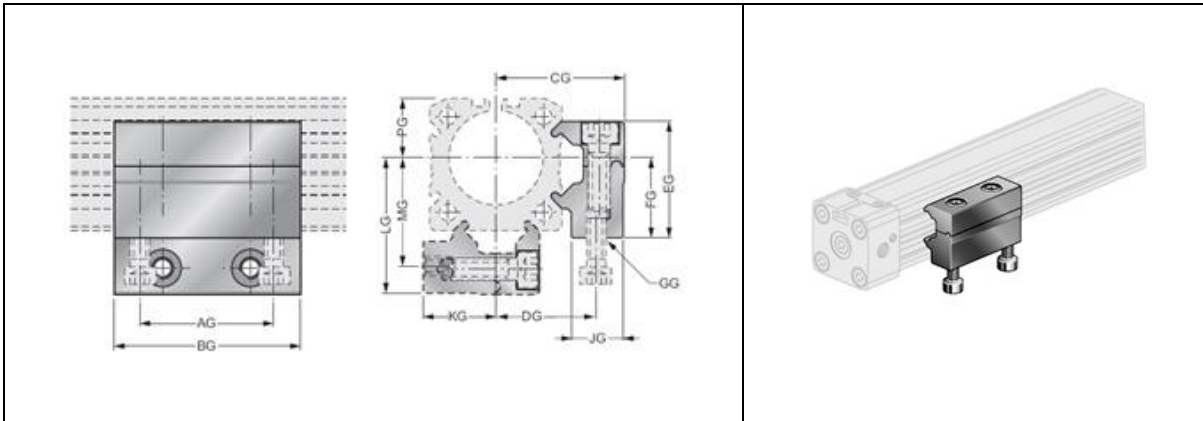

# Mobile mid section mounting

ZRL1 series

Art. No. 129653

Type No. MMBG.ZRL1.16

Exemplary illustration

## Technical data

For cylinders	ZRL1C, ZRL1F, ZRL1S
Suitable for piston Ø	16 mm
Version	1 piece with 2 screws
Material	Aluminium

**Mobile mid section mounting version G for ZRL1C, ZRL1F - 1 piece with 2 screws**

Art. No.	Type No.	∅	AG	BG	CG	DG	EG	FG	GG	JG	KG	LG	MG	PG
129653	MMBG.ZRL1.16	16	18	30	27.5	18.4	21.0	15	M4	11.5	13.9	29.0	19.7	10.8
129654	MMBG.ZRL1.25	25	36	50	34.5	27.0	31.3	22	M5	14.0	20.0	36.5	29.0	16.0