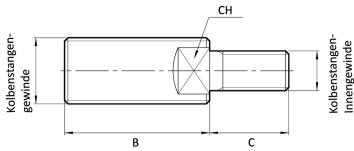

Threaded nipple

Ø 12 to 80

Art. No. 145360

Type No. 219001600

Exemplary illustration

Technical data

For cylinders	Short-stroke cylinders
Suitable for piston Ø	16 / 20 mm
Piston rod thread	M8
Piston rod IT	M5

Commercial data

Customs tariff number	84123100
Country of origin	IT
eCl@ss 5.1.4	27299290
eCl@ss 9.0	27299290
UNSPSC_Code_v190501	40141616
UNSPSC_CodeDesc_v190501	Valve parts or accessories

Dimensions

For cylinders	Suitable for piston Ø mm	Piston rod thread	Piston rod IT	B mm	C mm	CH mm
Short-stroke cylinders	16 / 20	M8	M5	20.0	9.0	6