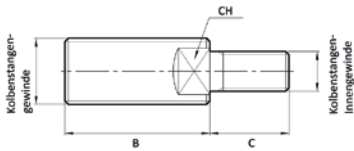

# Threaded nipple

Ø 12 to 80

Art. No. 145363

Type No. 219004000

Exemplary illustration

## Technical data

For cylinders	Short-stroke cylinders
Suitable for piston Ø	40 mm
Piston rod thread	M12x1.25
Piston rod IT	M6

## Dimensions

For cylinders	Suitable for piston Ø mm	Piston rod thread	Piston rod IT	B mm	C mm	CH mm
Short-stroke cylinders	40	M12x1.25	M6	24.0	12.0	10