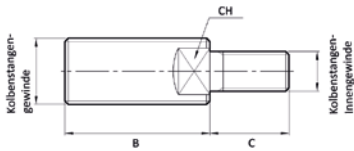

Threaded nipple

Ø 12 to 80

Art. No. 145364

Type No. 219005000

Exemplary illustration

Technical data

For cylinders	Short-stroke cylinders
Suitable for piston Ø	50 / 63 mm
Piston rod thread	M16x1.5
Piston rod IT	M8

Commercial data

Customs tariff number	84123100
Country of origin	IT
eCl@ss 5.1.4	27299290
eCl@ss 9.0	27299290
UNSPSC_Code_v190501	40141616
UNSPSC_CodeDesc_v190501	Valve parts or accessories

Dimensions

For cylinders	Suitable for piston Ø mm	Piston rod thread	Piston rod IT	B mm	C mm	CH mm
Short-stroke cylinders	50 / 63	M16x1.5	M8	32.0	15.0	13