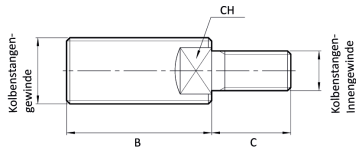

Threaded nipple

Ø 12 to 80

Art. No. 145365

Type No. 219008000

Exemplary illustration

Technical data

For cylinders	Short-stroke cylinders
Suitable for piston Ø	80 mm
Piston rod thread	M20x1.5
Piston rod IT	M10

Commercial data

Customs tariff number	84123100
Country of origin	IT
eCl@ss 5.1.4	27299290
eCl@ss 9.0	27299290
UNSPSC_Code_v190501	40141616
UNSPSC_CodeDesc_v190501	Valve parts or accessories

Dimensions

For cylinders	Suitable for piston Ø mm	Piston rod thread	Piston rod IT	B mm	C mm	CH mm
Short-stroke cylinders	80	M20x1.5	M10	40.0	15.0	17