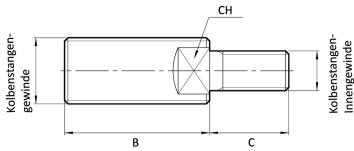

Threaded nipple

Ø 12 to 80

Art. No. 145366

Type No. 219010000

Exemplary illustration

Technical data

For cylinders	Short-stroke cylinders
Suitable for piston Ø	100 mm
Piston rod thread	M20x1.5
Piston rod IT	M12

Commercial data

Customs tariff number	84123100
Country of origin	IT
eCl@ss 5.1.4	27299290
eCl@ss 9.0	27299290
UNSPSC_Code_v190501	40141616
UNSPSC_CodeDesc_v190501	Valve parts or accessories

Dimensions

For cylinders	Suitable for piston Ø mm	Piston rod thread	Piston rod IT	B mm	C mm	CH mm
Short-stroke cylinders	100	M20x1.5	M12	40.0	18.0	17